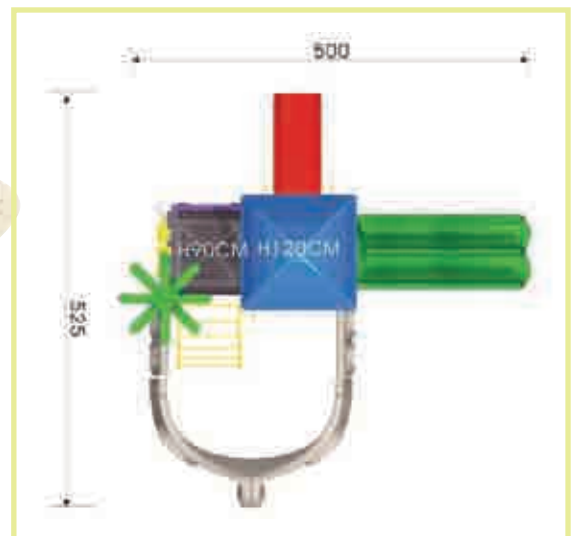

Supervised Early Childhood Use Zone: 7.15m x 6.90m

School & Public Settings Use Zone: 7.75m x 7.50m

Qitele - 2 Decks Ship Set

KID12 27 pieces $14,159.90 + $1,415.99GST

This all-inclusive playground is suitable for children between the ages of 3 and 9 years. It can accommodate up to 15 children at one time.