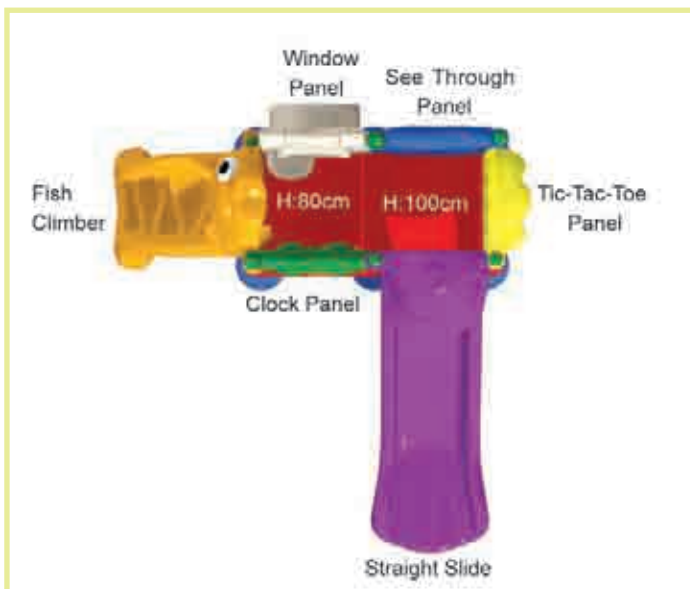

## KidsCenter 4

**KID04 \$10,355.90 + \$1,035.59GST**

This comprehensive playground is designed for the use of up to 20 children aged 3 – 9 years. The playground is made from UV resistant roto-moulded heavy duty plastic which is supported by a 5 year Manufacturers warranty. The KidsCenter 4 Playground features 10 play activities including a Tic-Tac-Toe play panel, single step, flower panel, clock panel, window panel, car panel, roof and a straight slide.

**Supervised Early Childhood Use Zone:** 6.60m x 4.90m

**School & Public Settings Use Zone:** 7.20m x 5.50m

**Product size:** 4.6m x 2.9m x 3.0m H

SOFTFALL  
REQUIRED

ASSEMBLY REQUIRED

## KidsCenter 3

KID03 \$7,085.90 + \$708.59GST

This compact and versatile playground is designed for the use of up to 14 children aged 3 – 9 years. The playground is made from UV resistant roto-moulded heavy duty plastic which is supported by a 5 year Manufacturers warranty. The KidsCenter 3 Playground features 10 play activities including a Tic-Tac-Toe play panel, a clock panel, window panel and a straight slide.