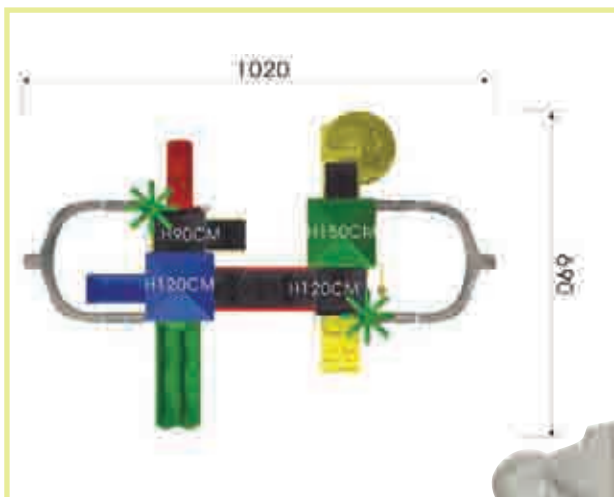

SOFTFALL REQUIRED

ASSEMBLY REQUIRED

Qitele - 4 Decks Castle Set

KID17 42 pieces $21,789.90 + $2,178.99GST

This all-inclusive playground is suitable for children between the ages of 3 and 9 years. It can accommodate up to 20 children at one time.

Supervised Early Childhood Use Zone: 8.60m x 6.30m

School & Public Settings Use Zone: 9.20m x 6.90m

SOFTFALL REQUIRED

Supervised Early Childhood Use Zone: 12.10m x 8.80m

School & Public Settings Use Zone: 12.70m x 9.40m

ASSEMBLY REQUIRED

Qitele - 4 Decks Ship Set

KID18 48 pieces $32,689.90 + $3,268.99GST

This all-inclusive playground is suitable for children between the ages of 3 and 9 years. It can accommodate up to 20 children at one time.