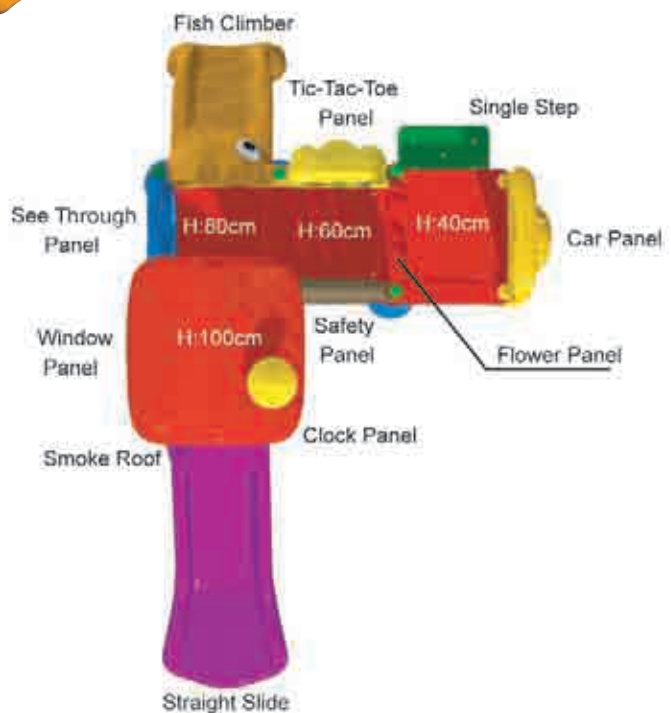

**Supervised Early Childhood  
Use Zone: 7.90m x 7.10m**

**School & Public Settings  
Use Zone: 8.50m x 7.70m**

**Product size: 5.4m x 4.7m x 3.2m H**

ASSEMBLY REQUIRED

## KidsCenter 4

**KID04 \$10,355.90 + \$1,035.59GST**

This comprehensive playground is designed for the use of up to 20 children aged 3 – 9 years. The playground is made from UV resistant roto-moulded heavy duty plastic which is supported by a 5 year Manufacturers warranty. The KidsCenter 4 Playground features 10 play activities including a Tic-Tac-Toe play panel, single step, flower panel, clock panel, window panel, car panel, roof and a straight slide.

**Supervised Early Childhood Use Zone:** 6.60m x 4.90m

**School & Public Settings Use Zone:** 7.20m x 5.50m

**Product size:** 4.6m x 2.9m x 3.0m H

SOFTFALL  
REQUIRED

ASSEMBLY REQUIRED