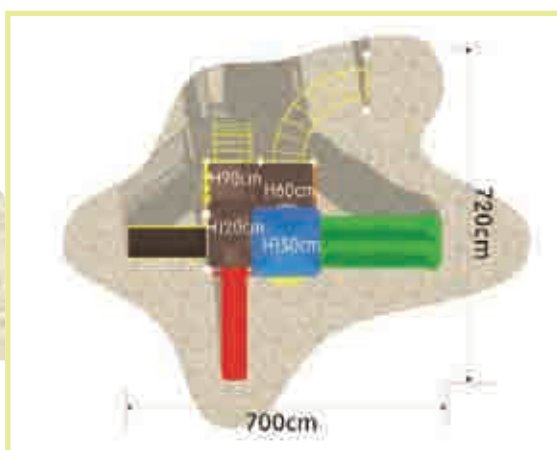

Qitele - 3 Decks Castle Set

KID14 41 pieces $32,689.90 + $3,268.99GST

This all-inclusive playground is suitable for children between the ages of 3 and 9 years. It can accommodate up to 20 children at one time.

Supervised Early Childhood Use Zone: 10.50m x 7.10m

School & Public Settings Use Zone: 11.10m x 7.70m