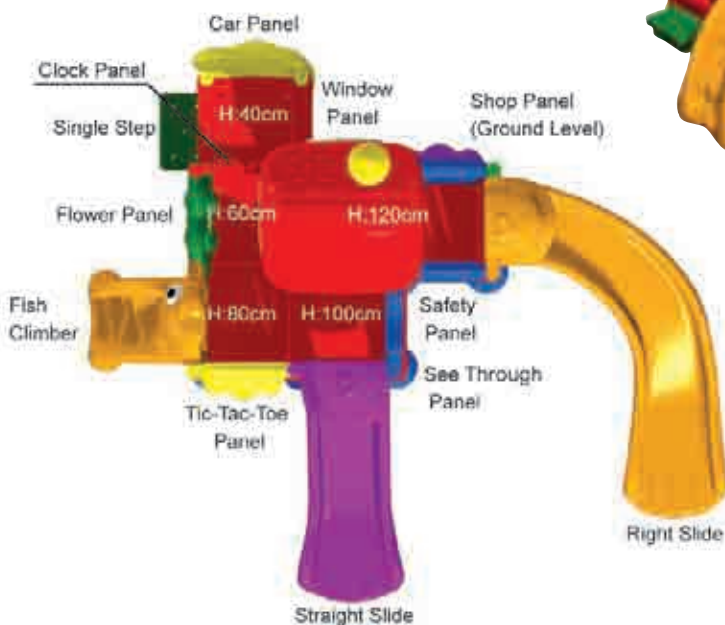

## KidsCenter 5

**KID05 \$13,625.90 + \$1,362.59GST**

This ultimate all-inclusive playground is designed for the use of up to 25 children aged 3 – 9 years. The playground is made from UV resistant roto-moulded heavy duty plastic which is supported by a 5 year Manufacturers warranty. The KidsCenter 5 Playground features 10 play activities including a Tic-Tac-Toe play panel, single step, flower panel, clock panel, window panel, car panel, roof, a right curve slide, shop panel and a straight slide.