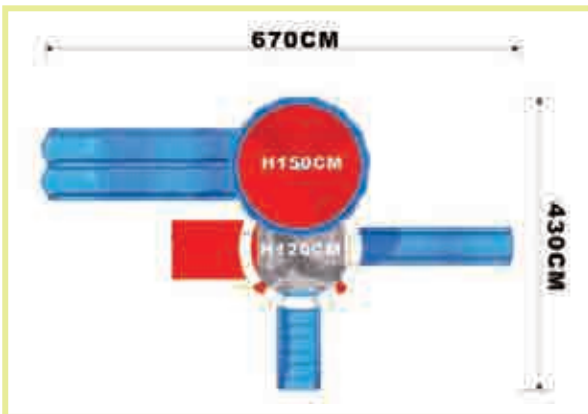

ASSEMBLY REQUIRED

Qitele - 2 Decks Castle Set

KID11 30 pieces $16,339.90 + $1,633.99GST

This all-inclusive playground is suitable for children between the ages of 3 and 9 years. It can accommodate up to 10 children at one time.

Supervised Early Childhood Use Zone: 8.60m x 6.20m

School & Public Settings Use Zone: 9.20m x 6.80m

ASSEMBLY REQUIRED