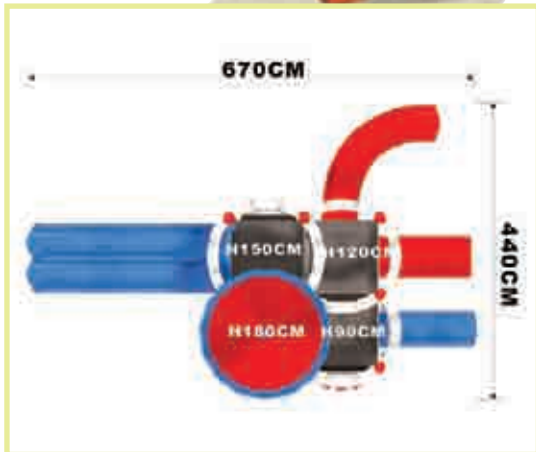

SOFTFALL REQUIRED

ASSEMBLY REQUIRED

Qitele - 4 Decks Castle Set

KID17 42 pieces $21,789.90 + $2,178.99GST

This all-inclusive playground is suitable for children between the ages of 3 and 9 years. It can accommodate up to 20 children at one time.

Supervised Early Childhood Use Zone: 8.60m x 6.30m

School & Public Settings Use Zone: 9.20m x 6.90m