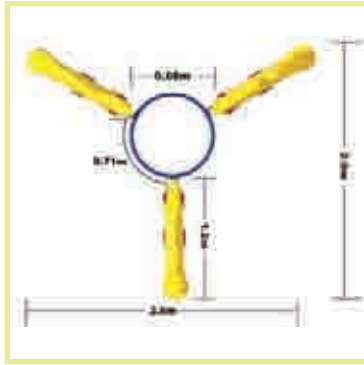

Qitele

Qitele Playground Systems have a combination of square, wedge and triangular shapes which allow for a vast number of design layouts to suit any space or budget. Specifically made with the commercial play areas in mind, these playgrounds are extremely durable,

modular and easy-to-assemble. Made from UV-resistant, heavy-duty plastic this modular system is very user friendly as it can be installed in as little as 3 hours with 3 to 4 trades persons.

Australian/New Zealand standards approved.

SOFTFALL
REQUIRED

Supervised Early Childhood
Use Zone: 4.50m x 4.50m

School & Public Settings
Use Zone: 5.10m x 5.10m

ASSEMBLY REQUIRED

SOFTFALL
REQUIRED

Qitele - Climber Tower

DM0143

WAS $2,499.90 **NOW $1,999.90** + $199.99GST

Children can have plenty of challenging obstacles on this highly durable metal/plastic climber tower. It measures 265 x 290 x 250cm. Softfall required. Ages 3+ years