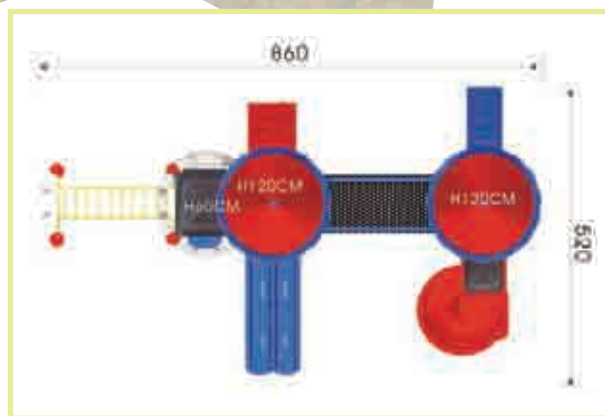

Qitele - 3 Decks Castle Set

KID14 41 pieces $32,689.90 + $3,268.99GST

This all-inclusive playground is suitable for children between the ages of 3 and 9 years. It can accommodate up to 20 children at one time.

Supervised Early Childhood Use Zone: 10.50m x 7.10m

School & Public Settings Use Zone: 11.10m x 7.70m

Qitele - 4 Decks Base Set

KID16 35 pieces $21,789.90 + $2,178.99GST

This all-inclusive playground is suitable for children between the ages of 3 and 9 years. It can accommodate up to 15 children at one time.

Supervised Early Childhood Use Zone: 9.10m x 8.90m

School & Public Settings Use Zone: 9.70m x 9.50m